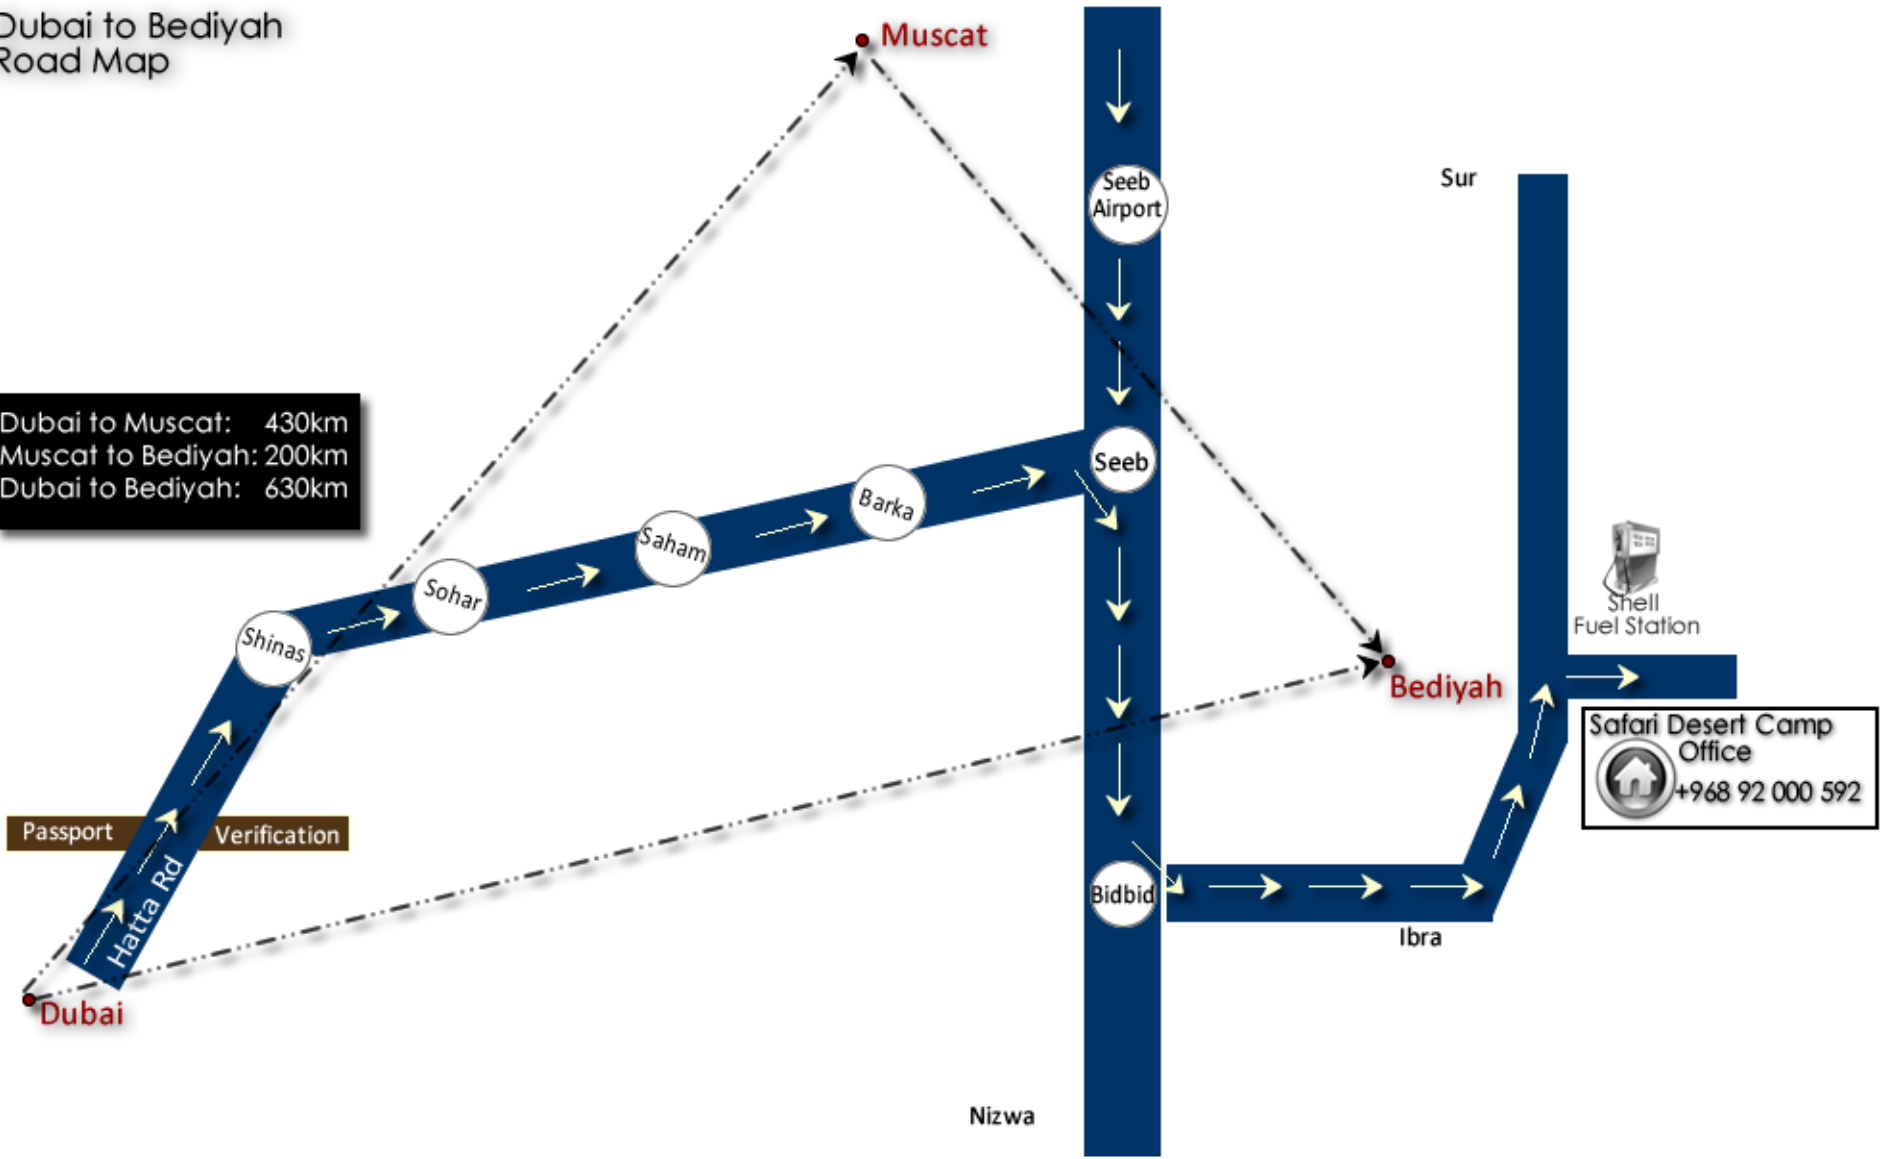

# Dubai to Bediyah Road Map

Dubai to Muscat: 430km  
Muscat to Bediyah: 200km  
Dubai to Bediyah: 630km

Passport Verification

Safari Desert Camp Office  
+968 92 000 592