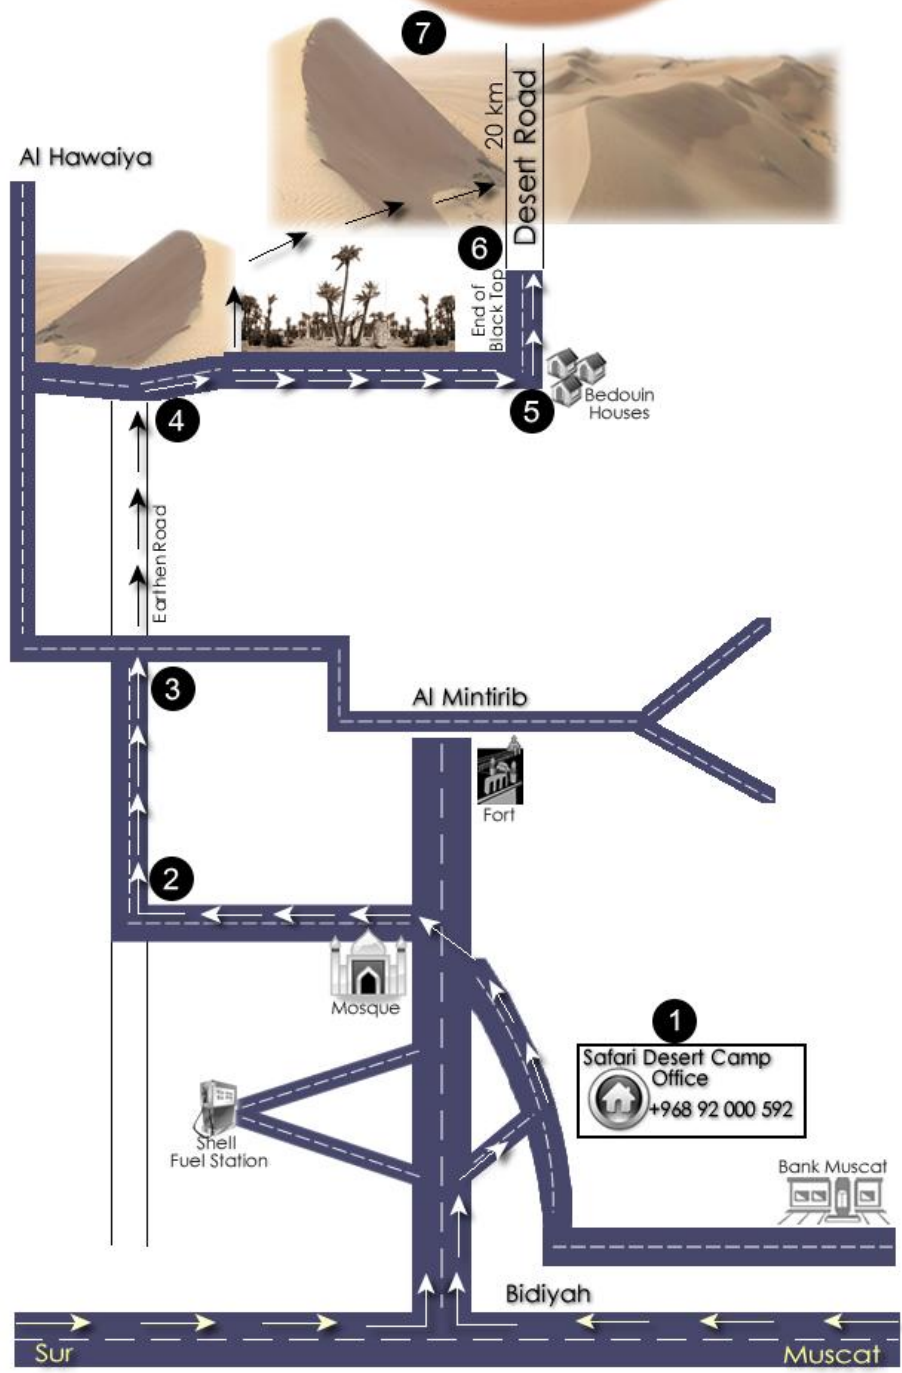

Safari Desert Camp Location Map

GPS
Coordinates
N 22 13.004
E 058 49.856

Distance in KM	
1 to 2	>> 1.8km
2 to 3	>> 3.7km
3 to 4	>> 1.5km
4 to 5	>> 0.4km
5 to 6	>> 1.2km
6 to 7	>> 20km
Office to Camp	25km